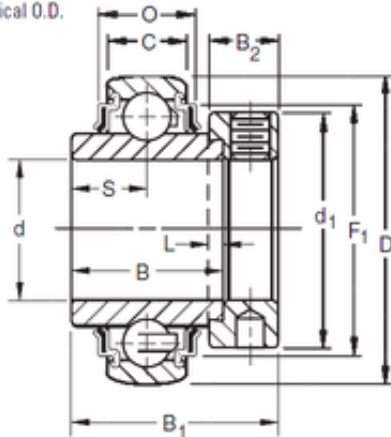

KRRB Two Seals
Spherical O.D.

Bearing GE60-KRR-B-FA164 INA

Bearing No.

Size	57.15x110x61.91 mm
Bore Diameter	57,15 mm
Outer Diameter	110 mm
Width	61,91 mm
d	57,15 mm
D	110 mm
B	61,91 mm
C	22 mm
P	26,01 mm
O	30,02 mm
d1	84,1 mm
B1	77,8 mm
B2	22,2 mm
L	6,4 mm
S	31 mm
F1	94,89 mm
Weight	1,715 Kg
Basic dynamic load rating (C)	58,5 kN

Bearing 2D drawings and 3D CAD models