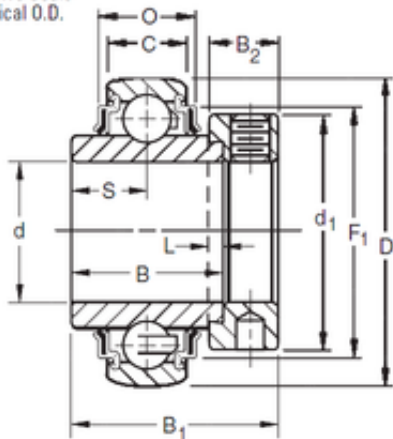

KRRB Two Seals
Spherical O.D.

Bearing GE55-KRR-B INA

Bearing No.

Size	57.15x110x61.91 mm
Bore Diameter	57,15 mm
Outer Diameter	110 mm
Width	61,91 mm
d	57,15 mm
D	110 mm
B	61,91 mm
C	22 mm
P	26,01 mm
O	30,02 mm
d1	84,1 mm
B1	77,8 mm
B2	22,2 mm
L	6,4 mm
S	31 mm
F1	94,89 mm
Weight	1,715 Kg
Basic dynamic load rating (C)	58,5 kN

Bearing 2D drawings and 3D CAD models