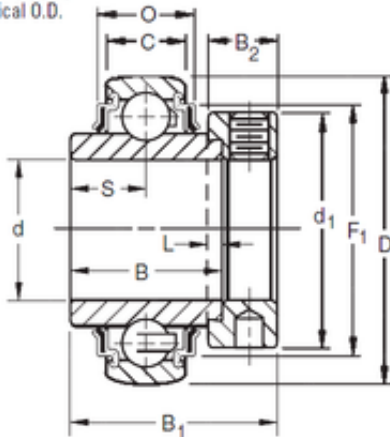

KRRB Two Seals
Spherical O.D.

Bearing 2D drawings and 3D CAD models

Bearing GE55-KRRB NKE

Bearing No.

Size	57.15x110x61.91 mm
Bore Diameter	57,15 mm
Outer Diameter	110 mm
Width	61,91 mm
d	57,15 mm
D	110 mm
B	61,91 mm
C	22 mm
P	26,01 mm
O	30,02 mm
d1	84,1 mm
B1	77,8 mm
B2	22,2 mm
L	6,4 mm
S	31 mm
F1	94,89 mm
Weight	1,715 Kg
Basic dynamic load rating (C)	58,5 kN