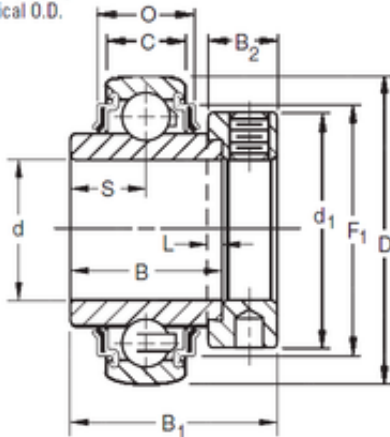

KRRB Two Seals
Spherical O.D.

Bearing GE55-KTT-B INA

Bearing No.

Size	57.15x110x61.91 mm
Bore Diameter	57,15 mm
Outer Diameter	110 mm
Width	61,91 mm
d	57,15 mm
D	110 mm
B	61,91 mm
C	22 mm
P	26,01 mm
O	30,02 mm
d1	84,1 mm
B1	77,8 mm
B2	22,2 mm
L	6,4 mm
S	31 mm
F1	94,89 mm
Weight	1,715 Kg
Basic dynamic load rating (C)	58,5 kN

Bearing 2D drawings and 3D CAD models