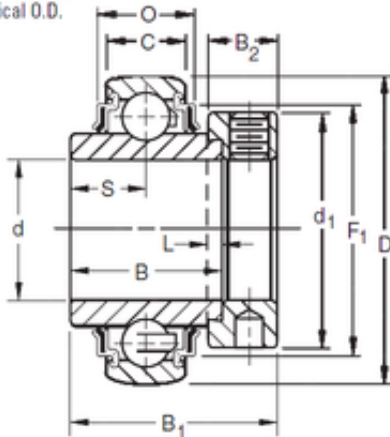

KRRB Two Seals  
Spherical O.D.

**Bearing 239/600 KCW33+H39/600 CX**

Bearing No.

Size	57.15x110x61.91 mm
Bore Diameter	57,15 mm
Outer Diameter	110 mm
Width	61,91 mm
d	57,15 mm
D	110 mm
B	61,91 mm
C	22 mm
P	26,01 mm
O	30,02 mm
d1	84,1 mm
B1	77,8 mm
B2	22,2 mm
L	6,4 mm
S	31 mm
F1	94,89 mm
Weight	1,715 Kg
Basic dynamic load rating (C)	58,5 kN

Bearing 2D drawings and 3D CAD models