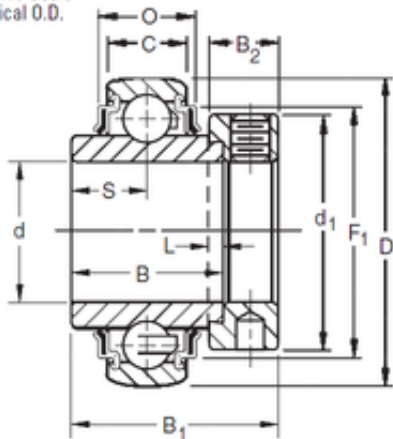

KRRB Two Seals  
Spherical O.D.

**Bearing 239/600 CA/W33 SKF**

Bearing No.

Size	57.15x110x61.91 mm
Bore Diameter	57,15 mm
Outer Diameter	110 mm
Width	61,91 mm
d	57,15 mm
D	110 mm
B	61,91 mm
C	22 mm
P	26,01 mm
O	30,02 mm
d1	84,1 mm
B1	77,8 mm
B2	22,2 mm
L	6,4 mm
S	31 mm
F1	94,89 mm
Weight	1,715 Kg
Basic dynamic load rating (C)	58,5 kN

Bearing 2D drawings and 3D CAD models