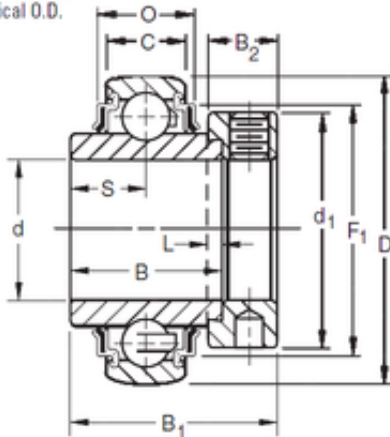

KRRB Two Seals
Spherical O.D.

Bearing 239/600 CAK/W33 SKF

Bearing No.

Size	57.15x110x61.91 mm
Bore Diameter	57,15 mm
Outer Diameter	110 mm
Width	61,91 mm
d	57,15 mm
D	110 mm
B	61,91 mm
C	22 mm
P	26,01 mm
O	30,02 mm
d1	84,1 mm
B1	77,8 mm
B2	22,2 mm
L	6,4 mm
S	31 mm
F1	94,89 mm
Weight	1,715 Kg
Basic dynamic load rating (C)	58,5 kN

Bearing 2D drawings and 3D CAD models