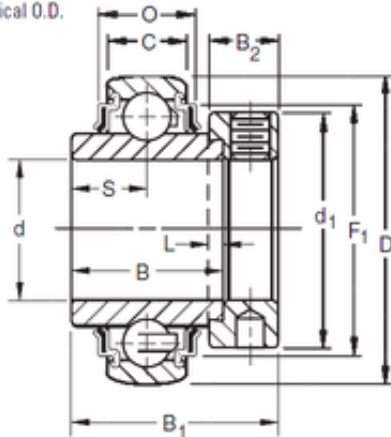

KRRB Two Seals
Spherical O.D.

Bearing 239/600-B-K-MB + AH39/600-H FAG

Bearing No.

Size	57.15x110x61.91 mm
Bore Diameter	57,15 mm
Outer Diameter	110 mm
Width	61,91 mm
d	57,15 mm
D	110 mm
B	61,91 mm
C	22 mm
P	26,01 mm
O	30,02 mm
d1	84,1 mm
B1	77,8 mm
B2	22,2 mm
L	6,4 mm
S	31 mm
F1	94,89 mm
Weight	1,715 Kg
Basic dynamic load rating (C)	58,5 kN

Bearing 2D drawings and 3D CAD models